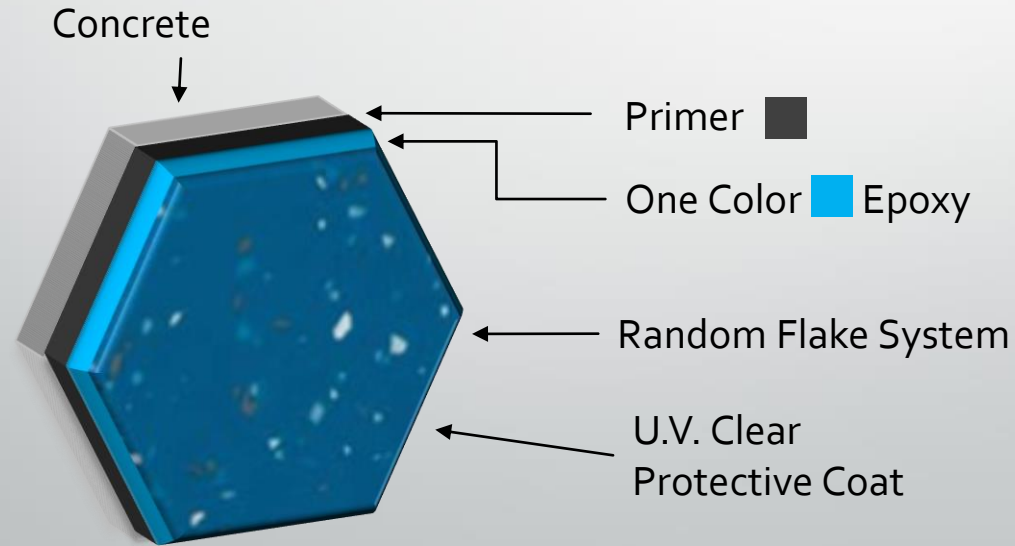

Random Flake Flooring System

Random flake floors as the name may suggest is a layer of garage floor epoxy, polyurea or other base garage floor coating with flakes “peppered” in for decoration. While some argue that the flake in this system provides a function such as traction, the flakes are there for appearance and to hide imperfections in the floor. It can be combined with different base colors and flake combinations and sizes to create unlimited decorative possibilities.

Floor areas where economy, beauty, and clean ability are all desirable attributes. Typically installed over clean prepared concrete. Specific applications include, but are not limited to; retail stores, hallways, schools, healthcare facilities, correctional institutions, and garages.