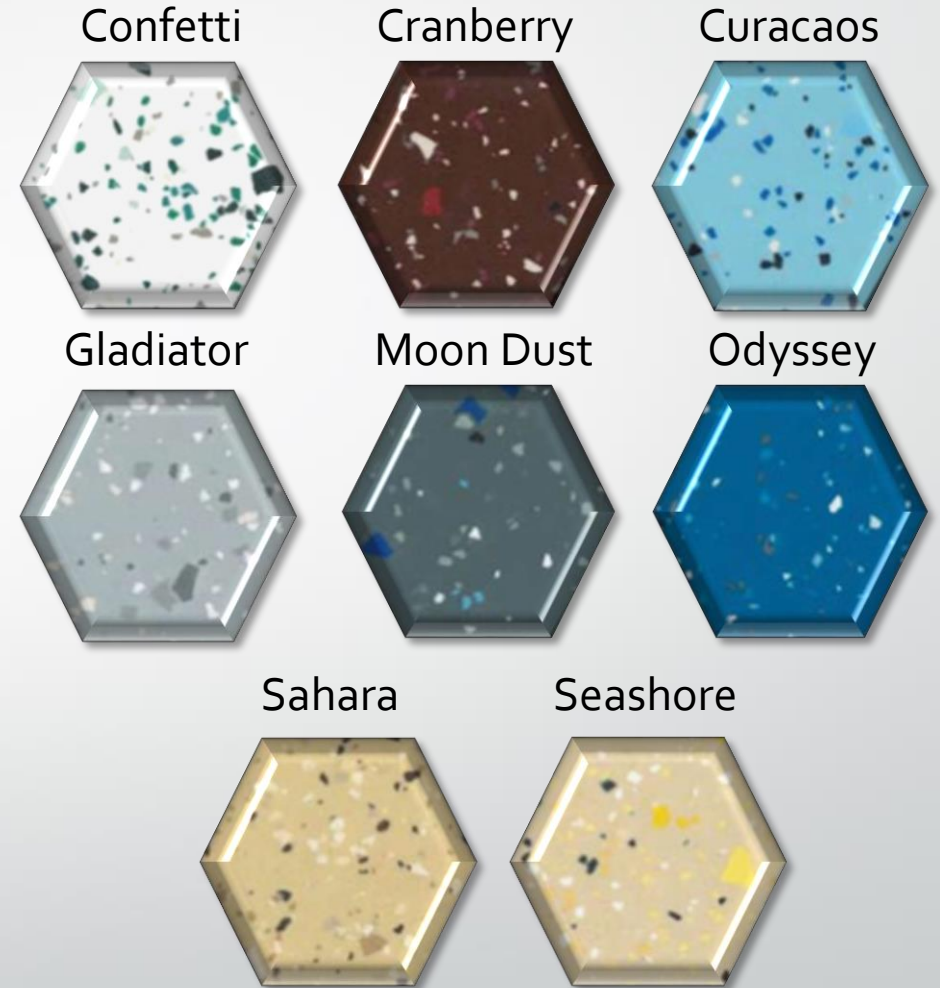

Random Flake Flooring System

Random flake floors as the name may suggest is a layer of garage floor epoxy, polyurea or other base garage floor coating with flakes “peppered” in for decoration. While some argue that the flake in this system provides a function such as traction, the flakes are there for appearance and to hide imperfections in the floor. It can be combined with different base colors and flake combinations and sizes to create unlimited decorative possibilities.

Floor areas where economy, beauty, and clean ability are all desirable attributes. Typically installed over clean prepared concrete. Specific applications include, but are not limited to; retail stores, hallways, schools, healthcare facilities, correctional institutions, and garages.

* Custom colors available upon request, at additional cost.